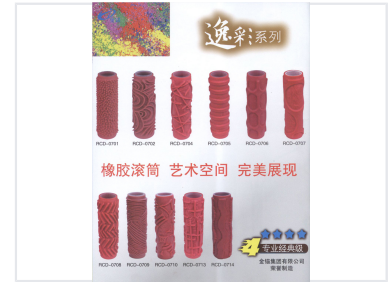

Textured Paint Roller Set for Decorative Painting

This set includes textured paint rollers designed for creating decorative patterns. The rollers can be used with standard paint roller handles and various paint types.

Product Overview

Professional Decorative Texture Rollers

This professional-grade textured paint roller set is designed to transform surfaces with intricate decorative patterns. Featuring a wide range of designs including geometric, floral, and abstract motifs, these rollers offer high versatility for artistic wall finishes. Compatible with standard roller handles and various paint types, this set provides a reliable solution for achieving professional decorative effects in residential or commercial spaces.