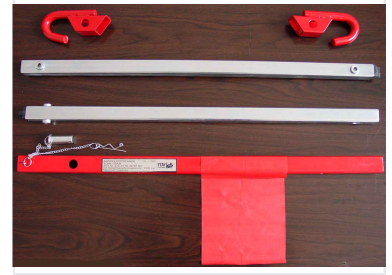

Telescopic Tow Bar with Hooks

This rigid telescopic tow bar has red painted hooks for secure and stable towing. The tow bar features a telescopic design for adjustable length and compact storage.

Overview

Professional Towing Solution

This telescopic tow bar is designed for safe and reliable vehicle recovery operations. Featuring a robust, rigid construction, it ensures stable towing performance under load. With an adjustable length of 1800mm and a rated capacity of 2000kg, it provides professional-grade utility for various automotive applications.

Performance Metrics

Rated Towing Load

2000 KGS

Maximum Capacity

Technical Specifications

Nominal Length	1800 mm
----------------	---------

Certifications

Quality Standards	TUV, GS
Certification Details	ZIA 01:05 35758 002