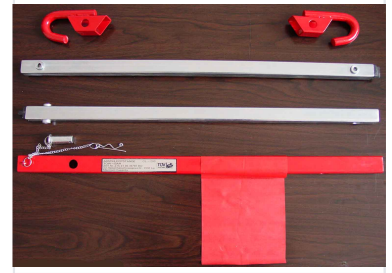

# Telescopic Tow Bar for Vehicles Up to 2000kg

This rigid telescopic towpole is designed for towing vehicles up to 2000kg. The telescopic design allows for compact storage and ease of use.

### Professional Telescopic Tow Bar

This high-performance rigid telescopic tow bar is engineered for reliable towing of vehicles weighing up to 2000kg. Designed for ease of use and safety, it features a convenient telescopic construction that allows for compact storage when not in use. Certified with TUV/GS standards, this unit ensures compliance with international safety requirements for professional towing operations.

### Nominal Length

1800 mm