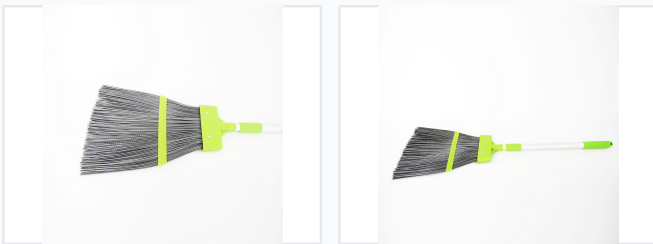

Telescopic Handle Leaf Broom

This leaf broom features a telescoping handle, allowing for adjustable length and comfortable use. Its wide head and durable bristles efficiently gather leaves and debris from gardens, patios, and driveways.

ADDITIONAL IMAGES

Product Overview

Professional Telescopic Leaf Broom

This telescopic garden leaf broom is engineered for efficient and convenient yard cleanup across various outdoor surfaces like patios, lawns, and driveways. Its adjustable telescopic handle allows for customizable reach and ergonomic comfort, while the durable, high-performance bristles are specifically optimized for gathering leaves and garden waste. The lightweight, durable construction ensures easy maneuverability during use and compact, space-saving storage when retracted.

Key Features

Primary Capabilities

- Adjustable telescopic handle for extended reach
- Ergonomic design for comfortable operation
- Durable bristles for effective debris removal
- Lightweight frame for improved maneuverability
- Compact storage design