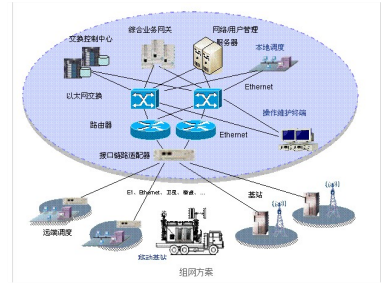

Telecommunications Network Infrastructure

This network diagram illustrates a telecommunications network infrastructure. It features network components such as switches, routers, servers, and base stations.

Overview

Comprehensive Telecommunications Network Infrastructure

This telecommunications infrastructure solution provides a robust and integrated framework for modern communication networks. It facilitates seamless connectivity by bridging various components including switches, routers, servers, and base stations. Designed for professional reliability, the system supports advanced exchange control, network user management, and multi-channel scheduling, making it an ideal choice for complex enterprise communication requirements.

Network Components

Core Infrastructure Elements

- Exchange Control Center
- Network User Management
- High-performance Servers
- Ethernet Switches
- Routers
- Maintenance Terminals

Connectivity

Interface & Link Support

Ethernet, E1, Microwave, Base Station Links

Operations

Operational Features

Local Dispatch • Remote Dispatch • Integrated Services Gateway • Link Adaptation