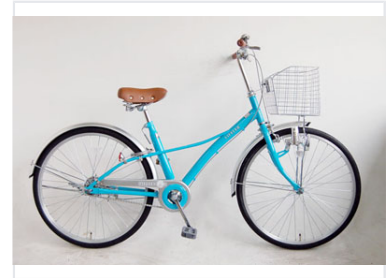

Teal Step-Through Frame City Bicycle with Basket

This classic-style bicycle is designed for comfortable urban riding. Its step-through frame allows easy mounting and dismounting, and it includes a front basket and full fenders.

Overview

Classic Urban Mobility

The KN-24BERCEAU is a classic-style city bicycle engineered for comfortable and accessible urban commuting. Its step-through frame design allows for effortless mounting and dismounting, making it an ideal choice for riders of all ages and abilities. With an upright riding position, padded saddle, and integrated storage, this bike combines practical utility with a stylish teal finish.

Design & Comfort

Color

Teal

Frame Design

Step-through

Riding Position

Upright

Features