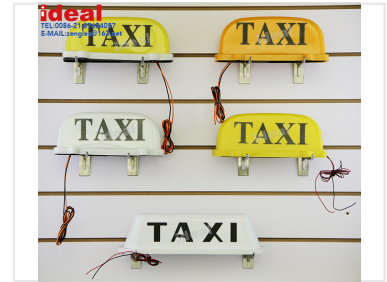

Taxi Roof Identification Light

Taxi roof lights provide illumination for clear identification. They feature durable construction, secure mounting brackets, and electrical wiring for easy installation.

Product Overview

Professional Taxi Roof Identification

These taxi roof identification lights are engineered for high visibility and reliable performance in commercial taxi services. Featuring durable construction and secure mounting systems, they ensure clear vehicle identification for both passengers and authorities. The units are available in multiple color options and include all necessary electrical wiring for a simplified installation process.

Technical Specifications

Installation

- Includes electrical wiring
- Easy installation design

Available Colors

Yellow, Orange, White

Mounting Method

Secure bracket mount

Commercial Contact