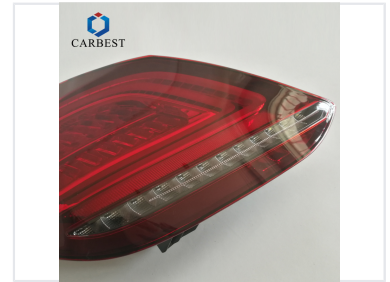

Tail Light for W205 C-Class (2015-2018)

This tail light assembly is designed for W205 C-Class models from 2015 to 2018. It provides essential vehicle lighting functions, including brake lights, turn signals, and running lights.

ADDITIONAL IMAGES

Product Overview

Premium Replacement Tail Light

This tail light assembly is precision-engineered for Mercedes-Benz W205 C-Class vehicles manufactured between 2015 and 2018. Designed as a direct-fit replacement, it integrates seamlessly with the vehicle's existing electrical system to ensure reliable operation and safety. The unit features durable lens construction and high-performance lighting to maintain optimal rear visibility in various road conditions.