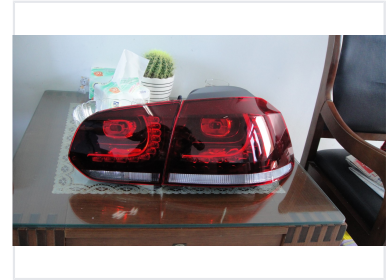

# Tail Light Assembly for VW Golf 6 R20 (2008-2012)

This is a replacement tail lamp assembly designed for VW Golf 6 R20 models manufactured between 2008 and 2012. The assembly features a red lens with integrated LED lighting for brake, turn signal, and running light functions.

### High-Performance Tail Lamp Assembly

This premium replacement tail lamp assembly is precision-engineered for VW Golf 6 R20 models produced from 2008 to 2012. Crafted from high-durability ABS and PC materials, it ensures a perfect direct-fit replacement for the original equipment. Featuring integrated LED lighting technology, this assembly provides superior brightness and a modern aesthetic upgrade for brake, turn signal, and running light functions.