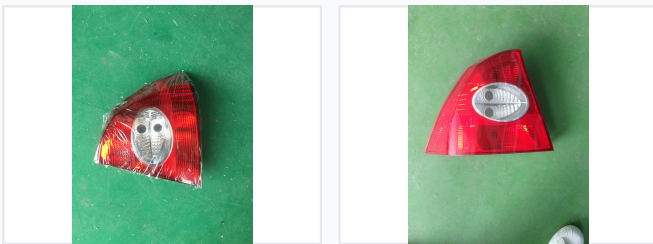

Tail Light Assembly for 2009 Ford Focus

This is a used tail light assembly designed for the 2009 Ford Focus. The assembly provides optimal visibility and safety with its red lens, integrated reflector, and clear lens section for reverse lights.

ADDITIONAL IMAGES

Product Overview

Tail Light Assembly Overview

This tail light assembly is a direct replacement component designed specifically for the 2009 Ford Focus. It features a robust housing with an integrated red lens, clear sections for reverse lights, and pre-configured mounting points to ensure a proper fit. As a genuine replacement part, it provides the reliability and visibility required for vehicle safety.

Technical Details

Product Status

Used • Functional

Compatibility Year 2009

Bulb Sockets 3

Design Features

Lens Composition

- Red lens
- Integrated reflector
- Clear reverse light section