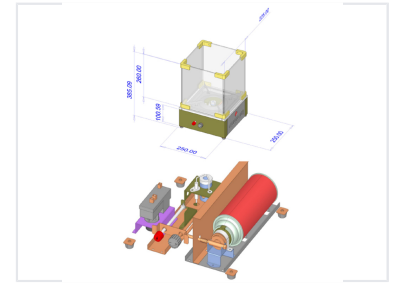

Tabletop Gas Fireplace with Glass Enclosure

This tabletop gas fireplace features a stainless steel base and a glass enclosure filled with decorative stones. It includes adjustable controls for flame intensity and is designed for safe and efficient operation.

ADDITIONAL IMAGES

Product Overview

Modern Tabletop Ambiance

This compact gas fireplace is designed to elevate both indoor and outdoor settings with warmth and sophisticated style. Featuring a durable stainless steel base and a protective glass enclosure, it creates a safe yet stunning focal point for any table. With adjustable flame intensity controls, users can easily customize the atmosphere to suit any occasion.

Technical Specifications

Width	250 mm
Depth	250 mm
Total Height	385 mm
Materials	Stainless Steel, Glass, Decorative Stones

Features

Suitable Environments

Indoor • Outdoor

Control Options

- Adjustable flame intensity
- Integrated gas supply mechanism
- Safety-focused glass enclosure