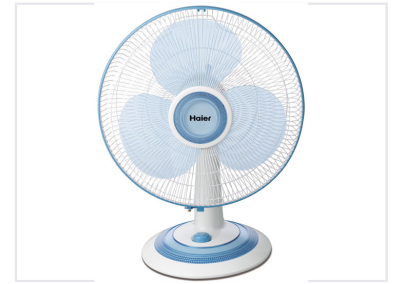

Tabletop Electric Fan

This electric fan is designed for tabletop or desktop use, providing adjustable airflow. It features a protective wire cage, three blades, and a multi-speed control knob for personal cooling.

Product Overview

Compact Cooling Solution

This tabletop electric fan is designed to provide efficient and adjustable airflow for personal cooling in both home and office environments. Featuring a robust three-blade design and a protective wire cage, it balances safety with performance. The unit includes a multi-speed control knob, allowing users to customize their comfort level easily.

Technical Specifications

Number of Blades	3
Control Method	Multi-speed control knob

Design & Build

Safety Features

Protective Wire Cage • Stable Base

Usage	Tabletop, Desktop, Home, Office
-------	---------------------------------