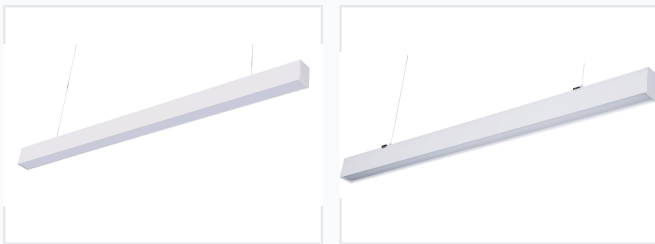

Suspended LED Linear Light Fixture

This suspended LED linear light fixture features a sleek, rectangular design. It provides uniform and energy-efficient illumination suitable for offices, retail spaces, and modern interiors.

ADDITIONAL IMAGES

Overview

Modern Linear Lighting Solution

This suspended LED linear light fixture is designed to deliver uniform, energy-efficient illumination for professional environments. Featuring a sleek, minimalist profile with durable housing, it integrates seamlessly into offices, retail spaces, and modern commercial interiors. The fixture offers adjustable suspension height and provides glare-free lighting, enhancing visual comfort and productivity in any setting.

Physical Characteristics

Finish Options

White • Black

Housing Material

Aluminum

Design Style

Minimalist Rectangular

Technical Specifications