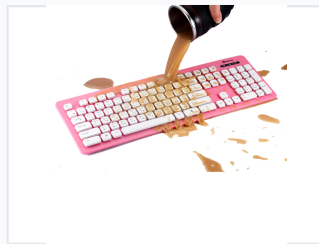

Super-Slim Washable USB Keyboard

This super-slim keyboard is designed with a washable, spill-resistant construction. It connects via USB and supports multiple languages.

ADDITIONAL IMAGES

Overview

Compact and Durable Input Solution

The Super-Slim Washable USB Keyboard is a versatile and durable input device designed for both home and office environments. Featuring a spill-resistant construction and a floating key design, it ensures longevity and easy cleaning in active workspaces. With a standard full-size QWERTY layout including a numeric keypad and function keys, it offers a comfortable and productive typing experience for various operating systems.

Durability & Protection

Spill-Resistant, Waterproof, Floating Key Design

Compatibility

Operating System Compatibility

- Windows
- General OS Support

Design

Color Scheme

Black Base • White Keycaps