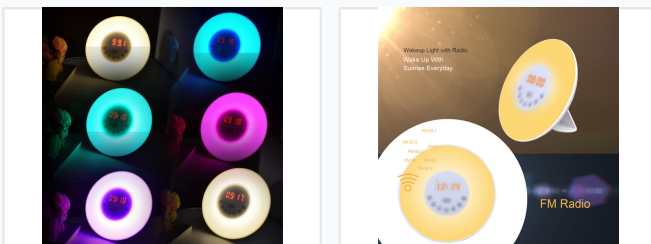

Sunrise Sunset Simulation Alarm Clock with FM Radio

This alarm clock simulates sunrise and sunset with six color options, providing a natural wake-up and sleep aid. It includes an FM radio and adjustable brightness for personalized use.

ADDITIONAL IMAGES

Product Overview

Natural Sleep-Wake Solution

This multifunctional sunrise and sunset simulation alarm clock is designed to improve sleep cycles by mimicking natural light patterns. Featuring six vibrant color options and ten levels of adjustable brightness, it provides a gentle wake-up and wind-down experience. The device also includes an integrated FM radio, making it a versatile addition to any bedside table.

Technical Specifications

Timer Functions

- 30-minute sunrise pre-alarm
- 30-minute sunset pre-sleep
- 12/24 hour time format

Light Functionality

Sunrise Simulation, Sunset Simulation, 6 Colors, 10 Brightness Levels