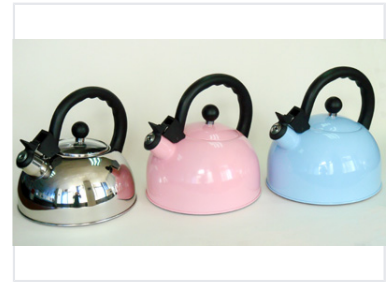

# Stovetop Whistle Kettle

This stovetop kettle features a whistle spout for boiling water. It is designed with a curved handle and comes in various colors.

### Classic Stovetop Whistle Kettle

This classic stovetop kettle features a timeless dome design, combining functionality with aesthetic appeal. Equipped with a reliable whistle spout and a convenient lever mechanism, it alerts you clearly when water reaches a boil. Available in multiple color finishes, it is designed to complement any kitchen interior while providing consistent performance.

## Design & Aesthetics

Available Colors	Stainless Steel, Pink, Light Blue
Shape Style	Classic Dome

### Lid Features

- Black knob
- Lever mechanism for whistle

Whistle Mechanism	Yes
Handle Design	Black Curved Handle