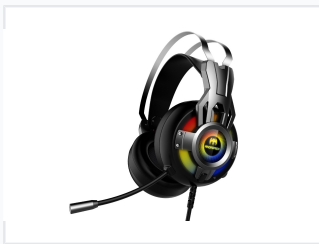

Stereo Gaming Headset with Microphone and LED Lighting

This stereo gaming headset delivers immersive audio for gaming. It features a noise-isolating microphone, comfortable earcups, and versatile compatibility with PCs, consoles, and mobile devices.

ADDITIONAL IMAGES

Overview

Immersive Audio Experience

This stereo gaming headset is engineered to deliver rich, detailed bass surround sound for an immersive gaming environment. Designed with user comfort in mind, it features flexible construction and durable PVC earmuffs suitable for extended gaming sessions. The integrated noise-isolating microphone ensures clear communication, while the built-in LED lighting adds a modern aesthetic to your gaming setup.

105 dB

Sensitivity

Microphone Features

Noise Isolating, Omnidirectional Pickup, Flexible Design

Compatibility

Compatible Platforms

- Xbox One
- PS4
- Nintendo Switch
- PC
- Notebook
- Mobile Devices
- Tablets

Design & Build

Key Features

LED Lighting • PVC Earmuffs • Humanized Ergonomic Design • Bass Surround Sound