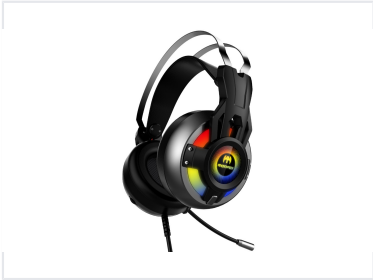

Stereo Gaming Headset with Microphone and LED Lighting

This stereo gaming headset delivers immersive audio for gaming. It features a noise-isolating microphone, comfortable earcups, and versatile compatibility with PCs, consoles, and mobile devices.

ADDITIONAL IMAGES

Overview

Immersive Audio Experience

This stereo gaming headset is engineered to deliver rich, detailed bass surround sound for an immersive gaming environment. Designed with user comfort in mind, it features flexible construction and durable PVC earmuffs suitable for extended gaming sessions. The integrated noise-isolating microphone ensures clear communication, while the built-in LED lighting adds a modern aesthetic to your gaming setup.

105 dB

Sensitivity

Microphone Features

Noise Isolating, Omnidirectional Pickup, Flexible Design

Compatibility

Compatible Platforms

- Xbox One
- PS4
- Nintendo Switch
- PC
- Notebook
- Mobile Devices
- Tablets

Design & Build

Key Features

LED Lighting • PVC Earmuffs • Humanized Ergonomic Design • Bass Surround Sound