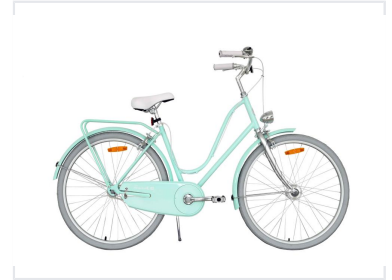

Step-Through Frame City Bicycle

This city bicycle is designed with a step-through frame for easy access and comfortable urban travel. It comes equipped with fenders and a rear rack, making it suitable for carrying personal items and groceries.

ADDITIONAL IMAGES

Overview

Designed for Urban Comfort

This step-through frame city bicycle is engineered for effortless mounting and dismounting, making it an ideal choice for urban commuting and leisurely rides. Featuring a durable steel frame and fork, it provides a stable and comfortable riding experience. The bike comes fully equipped with practical accessories, including mudguards, a rear carrier, and a front light, ensuring readiness for daily tasks and errands.

Components

Brake System	Alloy Caliper Brake
--------------	---------------------

Wheel Size	26" x 1.5"
------------	------------

Rim Material	Alloy
--------------	-------

Handlebar Material	Alloy
--------------------	-------

Accessories

Included Accessories	Full Gear Case, Steel Mudguard, Steel Carrier, Alloy Adjustable Stand, Front Light
Seat Post	Alloy Splint-Type