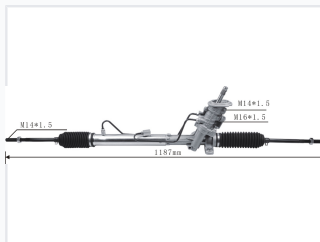

Steering Rack for VW Lupo Polo Gol Saveiro

This steering rack is designed for VW Lupo, Polo, Gol, and Saveiro models. It provides precise steering control and responsiveness.

ADDITIONAL IMAGES

Product Overview

Precision Steering Performance

This steering rack assembly is engineered to meet or exceed OEM standards, providing precise steering control and reliable responsiveness for a range of Volkswagen models. It features high-quality seals and components, ensuring long-term durability and optimal performance. Designed for a direct replacement fit, the unit includes all necessary mounting points and connections for an efficient installation process.

Compatibility

Supported Vehicle Models

- VW Lupo
- VW Polo 1.6L/2.0L (2003-2009)
- VW Gol (2009-2013)
- VW Saveiro (2010-2013)

Technical Specifications

Total Length	1187 mm
Threaded Ends Specification	M14*1.5
Main Body Ports	M14*1.5, M16*1.5