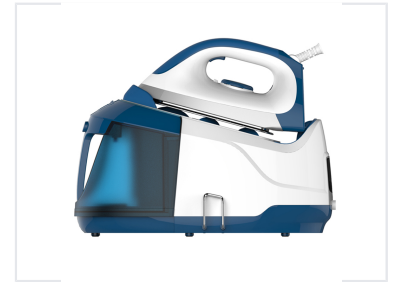

Steam Station Ironing System

This steam station iron provides efficient and professional garment care. It features a powerful steam generator for rapid wrinkle removal and a precision ironing plate for smooth gliding.

ADDITIONAL IMAGES

Overview

Professional Steam Station Ironing System

This high-performance steam station offers professional-grade garment care with a powerful 2400W heating system. Designed for efficiency, it features a 5-bar pressure generator and a significant steam boost to tackle stubborn wrinkles with ease. With its generous 1.7L removable water tank and smart safety features, it is an ideal solution for both intensive home use and commercial environments.