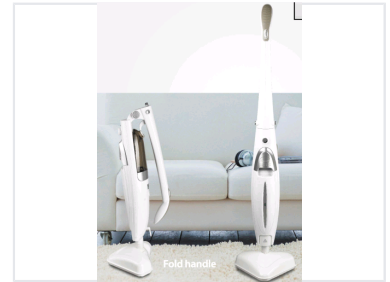

Steam Floor Mop for Hard Surfaces

This steam mop is designed for efficient and hygienic floor cleaning. It features a foldable handle for compact storage and easy maneuverability.

Overview

Professional Steam Cleaning

This high-performance steam floor mop is designed for efficient and hygienic maintenance of hard surfaces in both residential and office environments. Featuring a 1500W heating element and an adjustable steam control, it provides deep sanitization for various floor types. The innovative triangular head design ensures effortless cleaning in corners and tight spaces, while the foldable handle allows for compact and convenient storage.

Technical Specifications

Power Rating

1500 W

Power

Compatible Voltage	110V, 220V
Water Tank Capacity	550 ml
Power Cord Length	5 M

Features

Key Features

- Adjustable steam control
- Foldable handle design
- Triangular mop head for corners