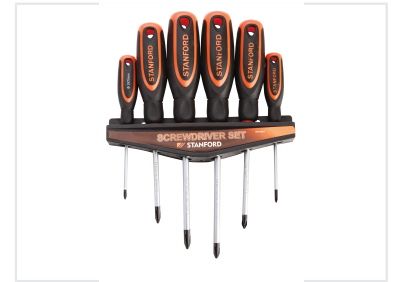

Star Screwdriver Set - 6 Piece

This 6-piece screwdriver set features chrome vanadium steel blades for durability and corrosion resistance. Each screwdriver has an ergonomic handle for comfortable grip and increased torque.

Product Overview

Professional Star Screwdriver Set

This 6-piece star screwdriver set is engineered for durability and precision, featuring high-quality chrome vanadium steel construction. Each tool is finished with a matt chrome plating and includes a magnetic black tip for secure fastener engagement. Designed with user comfort in mind, the ergonomic grip handles provide excellent torque control for demanding professional tasks.

Technical Specifications

Tip Features

Magnetic • Black Finish

Material

S2 Steel, Chrome Vanadium Steel

Surface Finish

Matt chrome plated

Handle Type

Ergonomic comfort grip

Included Components

Included Sizes

Size	Length
T-10	75mm (3in)
T-15	75mm (4in)
T-20	100mm (4in)
T-25	100mm (4in)
T-27	125mm (5in)
T-30	125mm (5in)