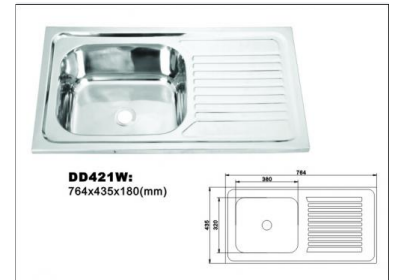

# Stainless Steel Kitchen Sink with Drainboard

This stainless steel kitchen sink features an integrated drainboard. It measures 764 x 435 x 180 mm and includes a single bowl with a ribbed drainboard for efficient water runoff.

## Physical Dimensions

### Key Dimensions

**764 mm**  
Overall Length

**435 mm**  
Overall Width

**180 mm**  
Bowl Depth

Internal Basin Width 320 mm

Internal Basin Length 380 mm