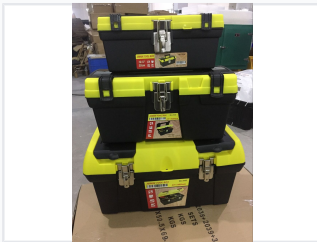

Stackable Tool Storage Box Set

This stackable tool box set is made from durable plastic with yellow accents. Each box features secure metal latches for organizing tools and equipment.

ADDITIONAL IMAGES

Product Overview

Versatile Stackable Storage

This professional-grade tool storage set features three stackable boxes of varying sizes, designed to provide a comprehensive organization solution. Each unit is constructed from durable, high-impact plastic with metal components to ensure long-term reliability in demanding environments. Equipped with secure locking latches, these boxes are ideal for safely storing and transporting tools for both professional trade work and DIY projects.

Technical Specifications

Included Sizes

- 12.5 inch (320mm)
- 16 inch (400mm)
- 19 inch (485mm)

Materials

High-Impact Plastic • Metal Latches

Key Features

- Stackable design
- Secure locking mechanism
- Organized storage compartments
- Ergonomic portability