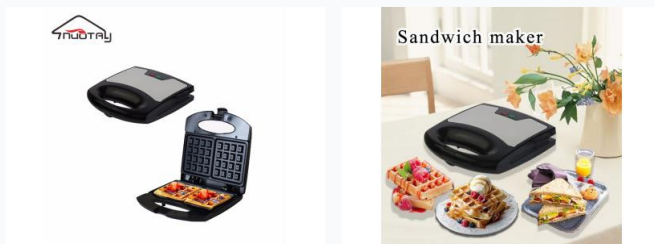

Square Waffle Maker with Cool-Touch Housing

This waffle maker features cool-touch housing for comfortable handling. Its non-stick plates ensure waffles release easily and cleanup is simple.

ADDITIONAL IMAGES

Product Overview

Versatile Breakfast Appliance

This compact square waffle maker is designed for efficiency and safety in the kitchen. Featuring a cool-touch housing and non-stick plates, it ensures both ease of use and simple cleanup. With thermostatically controlled heating and a locking system, it delivers consistent results for waffles, sandwiches, and grilled items.

Power Cord Length

75 cm

Features & Design

Safety Features

- Cool-touch housing
- Heat insulated handle
- Safety thermal cut-out
- Thermo fuse
- Locking system

Cooking Functions

Waffle, Sandwich, Grill

Storage