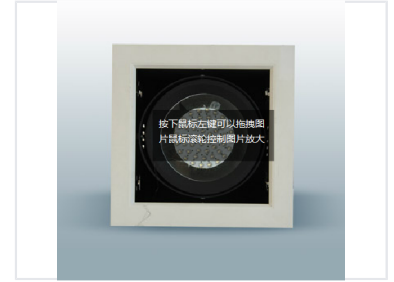

Square LED Ceiling Light

This square LED ceiling light provides focused illumination. It is designed for indoor use, particularly for architectural or accent lighting.

Product Overview

Modern Illumination Design

This Square LED Ceiling Light offers a sophisticated lighting solution for modern indoor spaces. Featuring a unique design with a circular LED array mounted within a clean square frame, it provides both functional illumination and architectural aesthetic appeal. Ideal for accent lighting or general interior use, this fixture combines geometric precision with efficient LED technology.

Technical Specifications

Shape	Square
LED Configuration	Circular array with central cluster and concentric rings
Application	Indoor, Architectural Lighting, Accent Lighting