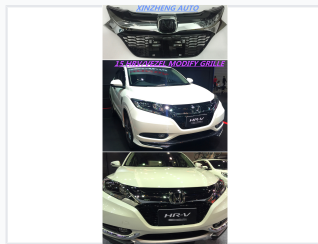

Sport Grille for 2016-2019 HRV/VEZEL

This sport grille is designed for 2016-2019 HRV/VEZEL models. It replaces the factory grille, offering a more aggressive and personalized look.

ADDITIONAL IMAGES

Product Overview

Sporty Upgrade for HRV/VEZEL

This aftermarket sport grille is specifically designed to enhance the front-end aesthetics of 2016-2019 Honda HRV/VEZEL models. Featuring a sleek, modern design with a distinct honeycomb mesh pattern, it provides a more aggressive and personalized look compared to the factory component. Constructed from durable materials, this grille is built to withstand daily driving conditions while ensuring a precise, seamless fitment.