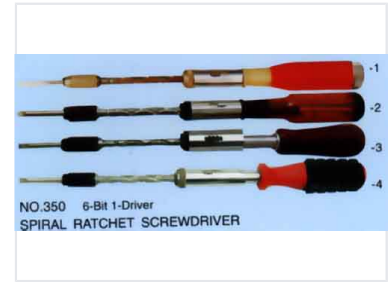

# Spiral Ratchet Screwdriver Set with Multiple Bit Drivers

This set features spiral ratchet screwdrivers, each with a unique handle. It includes various bit drivers suitable for different screw types.

### Efficient Spiral Ratchet Technology

This spiral ratchet screwdriver set is engineered for high-efficiency manual fastening tasks. Featuring a specialized ratcheting mechanism, these tools allow for rapid screw driving with minimal effort. The set includes a versatile range of drivers and bits, making it an essential addition to any professional tool kit for diverse maintenance and assembly applications.