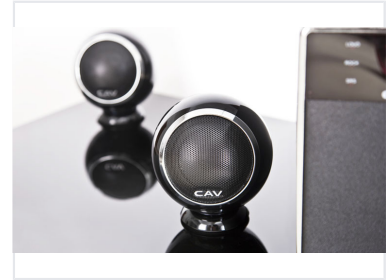

Spherical Speaker System with Subwoofer

This speaker system features satellite speakers and a subwoofer, delivering a balanced audio experience. The satellite speakers have a compact design, while the subwoofer provides deep bass response.

Overview

High-Fidelity Spherical Audio Solution

This spherical speaker system with an integrated subwoofer is engineered for a balanced and immersive audio experience. Featuring a high-gloss black finish with sophisticated metal trim, the design combines aesthetic appeal with functional acoustic performance. The compact satellite speakers allow for versatile placement options, while the powerful subwoofer delivers rich, deep bass perfect for home theater and music listening environments.

Technical Details

System Components

- Satellite Speakers
- Subwoofer

Design and Build

Finish and Aesthetic	High-gloss black, Metal trim, Spherical enclosure
Grille Material	Fine mesh