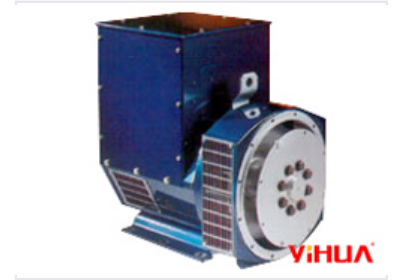

Soundproof Diesel Generator Set

This diesel generator set provides a continuous power supply. Its soundproof enclosure minimizes noise, making it suitable for industrial, commercial, and residential applications.

Overview

Robust Power Solution

This robust and reliable diesel generator set is engineered for continuous power supply across industrial, commercial, and residential applications. Housed within a soundproof enclosure, it effectively minimizes noise pollution while maintaining high-performance output. Built with durable materials, it ensures long-lasting operation with minimal maintenance requirements.

Technical Features

Core Components

- High-performance diesel engine
- Synchronous alternator
- Automatic voltage regulation (AVR)
- Overload protection system
- User-friendly control panel

Key Benefits

Soundproof Enclosure, Continuous Power, Stable Output, Low Maintenance, Safety Compliant