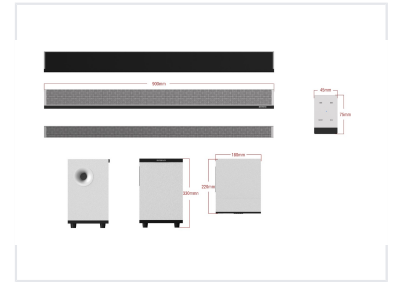

ADDITIONAL IMAGES

Overview

Immersive Audio Experience

This high-performance soundbar and subwoofer system is engineered to elevate home entertainment with rich, clear audio and deep bass. The sleek, modern design features a metal mesh grille and compact form factor, ensuring it fits seamlessly into any professional or residential setup. Designed for convenience, the system includes a wireless subwoofer and a dedicated remote control for easy operation.

Physical Dimensions

Soundbar Length	900 mm
Subwoofer Dimensions (H x W x D)	330mm x 180mm x 220mm
Remote Control Dimensions	45mm x 75mm

System Features

Included Components

- Soundbar
- Wireless Subwoofer
- Remote Control

Design Highlights

Sleek Metal Mesh Grille • Compact Subwoofer • Wireless Connectivity