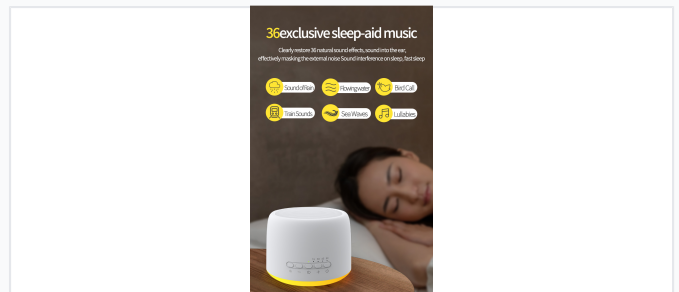

Sound Therapy Night Light

This night light features built-in soothing music options to promote relaxation. It can be powered by dry batteries or USB.

Product Overview

Sleep-Enhancing Sound Therapy Night Light

This innovative sleeping instrument combines ambient lighting with sound therapy to create an optimal environment for rest. Featuring 36 built-in natural sound effects and adjustable warm lighting, it helps mask external noise and promotes natural melatonin secretion. Designed for convenience, the device is portable with dual power options and includes a built-in timer for automated shut-off.

Technical Specifications

Material	ABS plastic
Dimensions	Diameter 105mm x Height 78.5mm

Audio & Lighting

The soft, warm light is designed to be gentle on the eyes and stimulate natural melatonin secretion, preparing the body for sleep.