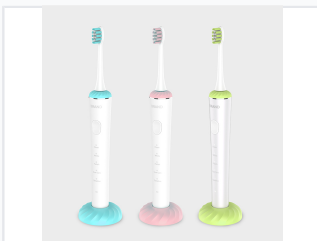

Sonic Rechargeable Electric Toothbrush with Multiple Modes

This sonic electric toothbrush offers multiple cleaning modes including clean, white, polish, gum care, and sensitive. It comes with a charging base for convenient charging.

ADDITIONAL IMAGES

Product Overview

Professional Sonic Cleaning Technology

This advanced sonic electric toothbrush is engineered to deliver superior plaque removal and improved gum health through powerful sonic vibrations. Featuring five specialized brushing modes, it allows users to customize their oral hygiene routine to meet specific needs like whitening or gum sensitivity. With a durable IPX7 waterproof design and long-lasting lithium-ion battery, it offers professional-grade cleaning performance in a sleek, user-friendly package.