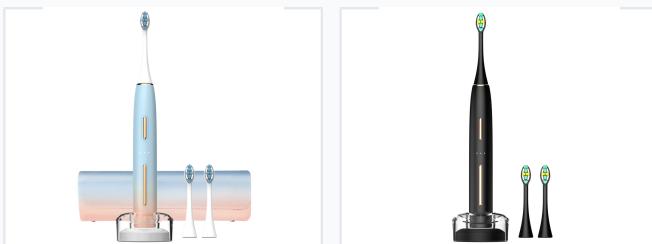

Sonic Electric Toothbrush with Wireless Charging

This electric toothbrush uses sonic vibration technology for effective teeth cleaning and whitening. It features wireless charging and a pressure sensor to prevent damage to gums.

ADDITIONAL IMAGES

Product Overview

Advanced Sonic Oral Care

This smart sonic electric toothbrush utilizes powerful magnetic levitation technology to deliver up to 42,000 strokes per minute, ensuring effective cleaning and whitening. Designed for professional oral hygiene, it features a pressure-sensing function with gradual strength adjustment to protect gums and enamel. The device offers extensive customization with 15 distinct brushing modes and a long-lasting battery that provides up to 60 days of use on a single 8-hour wireless charge.