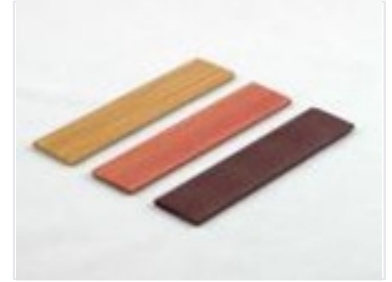

Solid Wood Bar Sample Set

This set includes solid wood bars in light, medium, and dark tones. These samples are useful for evaluating wood colors and material characteristics.

Product Overview

Premium Solid Wood Sample Set

This sample set features three high-quality rectangular bars showcasing a range of professional finishes. Designed for B2B buyers and designers, these samples allow for accurate color matching and material assessment across light brown, reddish-brown, and dark brown tones. The solid construction ensures a durable representation of the final material's texture and aesthetic appeal.

Material & Finish

Surface Treatment

Smooth • Polished

Material Composition

Solid wood or high-quality composite

Available Colors

Light Brown, Reddish-Brown, Dark Brown

Physical Characteristics

Items per Set

3 pcs

Sample Bars

Form Factor

Rectangular Bar

Application

Primary Use Case

- Color swatching
- Material quality inspection
- Interior design planning
- B2B procurement evaluation