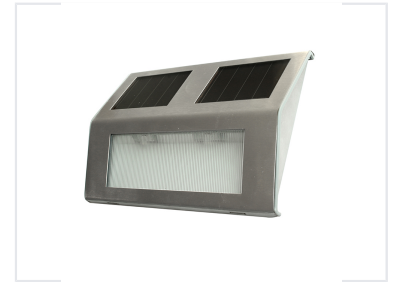

# Solar Powered Stair Lighting

These solar step lights are designed to enhance outdoor staircases with efficient lighting. They automatically illuminate at dusk and are constructed with durable materials for weather resistance.

## ADDITIONAL IMAGES

### Solar Powered Stair Lighting

The DR-0270B solar wall light is a sophisticated lighting solution designed to enhance safety and ambiance for outdoor staircases, patios, and garden pathways. This unit features a completely wireless installation process, allowing for seamless mounting on various surfaces without complex wiring. Equipped with an integrated solar panel, the system efficiently harvests energy during the day to ensure consistent, automatic dusk-to-dawn illumination.