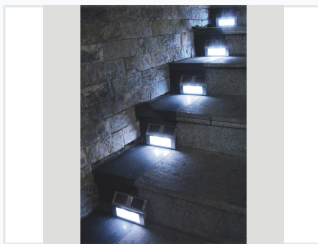

# Solar Powered Stair Lighting

These solar step lights are designed to enhance outdoor staircases with efficient lighting. They automatically illuminate at dusk and are constructed with durable materials for weather resistance.

## ADDITIONAL IMAGES

### Solar Powered Stair Lighting

The DR-0270B solar wall light is a sophisticated lighting solution designed to enhance safety and ambiance for outdoor staircases, patios, and garden pathways. This unit features a completely wireless installation process, allowing for seamless mounting on various surfaces without complex wiring. Equipped with an integrated solar panel, the system efficiently harvests energy during the day to ensure consistent, automatic dusk-to-dawn illumination.