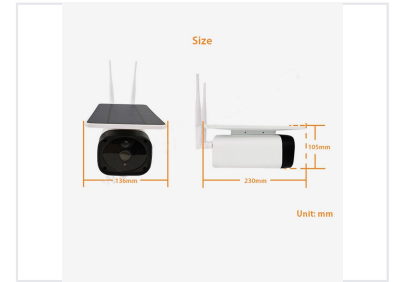

Solar Powered Outdoor Wireless IP Camera

This IP camera is equipped with a solar panel for continuous power and wireless operation. Designed for outdoor use, it provides high-definition video recording and remote monitoring.

ADDITIONAL IMAGES

Overview

Solar-Powered Surveillance Solution

This wireless IP camera is designed for robust outdoor security, featuring a fully autonomous solar-powered system that eliminates the need for complex wiring. Equipped with advanced motion detection and high-quality two-way audio, it provides reliable 24/7 monitoring even in challenging weather conditions. With support for remote viewing across multiple devices and local storage options, it offers a versatile and scalable surveillance solution for professional environments.

Power Supply

Solar Panel, 4x 18650 Batteries, DC 5V 1A (Micro USB)

Key Features

Surveillance Capabilities

4 pcs

IR LEDs

1 Noise Cancelling

Two-Way Audio

Physical Dimensions

Unit Dimensions

Dimension	Value	Unit
Width	136	mm
Height	105	mm
Total Length (with bracket)	230	mm