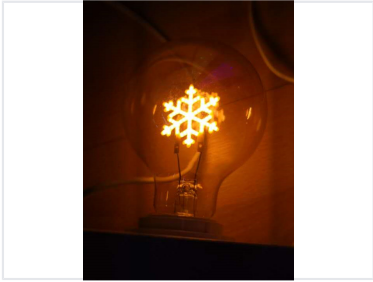

Snowflake Filament LED Bulb

This LED bulb features a unique snowflake-shaped filament design. It emits a warm, inviting glow, creating a cozy ambiance and adding a decorative touch suitable for festive lighting or winter-themed decor.

Product Overview

Snowflake Filament LED Bulb

The Snowflake Filament LED Bulb combines modern energy efficiency with a unique, decorative aesthetic. Featuring an intricate snowflake-shaped filament design, this bulb provides a warm and inviting atmosphere, making it an excellent choice for festive lighting or winter-themed decor. With its versatile glass enclosure options and standard base compatibility, this bulb is designed to enhance the ambiance of any interior space.

Technical Specifications

Glass Finish Options

- Clear
- Amber
- Grey
- Custom Color

Filament Color Temperature

Warmwhite • White

Bulb Type

G80

Base Compatibility