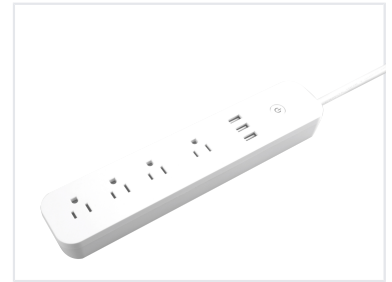

Smart WiFi Power Strip with USB Charging Ports

This indoor smart power strip features individually controlled WiFi outlets and always-on sockets, along with USB charging ports. It is equipped with overload and surge protection for connected devices.

Product Overview

Smart WiFi Power Strip with USB

This indoor IP20 smart power strip integrates seamless WiFi connectivity with versatile power options for modern home and office environments. It features three independently controllable outlets, one always-on outlet, and three high-speed USB charging ports, all managed through the Smart Life or Tuya Smart app. Enhanced with integrated surge and overcurrent protection, this device offers both safety and remote management capabilities.

Technical Specifications

Key Electrical Metrics

125 V

Voltage

10 A

Max Total Current

1250 W

Max Power