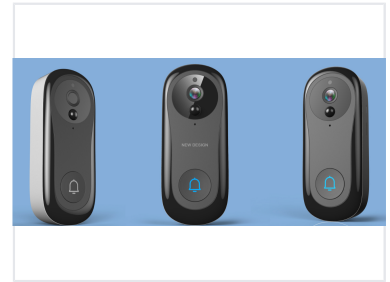

# Smart Video Doorbell with Two-Way Audio

This smart video doorbell enhances security and convenience. It features a high-resolution camera with a wide viewing angle and sends instant alerts to smartphones upon detecting activity.

### Smart Security at Your Doorstep

This wireless smart video doorbell offers a comprehensive security solution for residential and commercial entryways. Featuring high-definition 1080P video and advanced H.265 compression, it delivers clear, efficient monitoring. With integrated PIR motion detection, two-way audio, and night vision capabilities, users can monitor and interact with visitors remotely with ease.

## Technical Specifications

Resolution	2MP 1080P
Video Compression	H.265
Lens Size	3mm
Night Vision Range	7 m