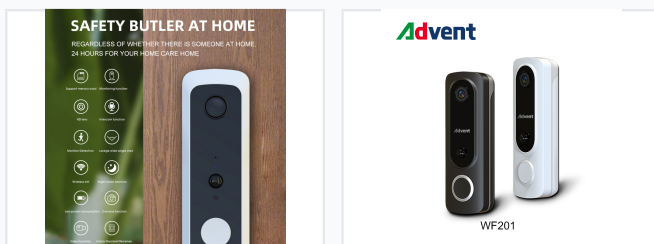

Smart Video Doorbell with Remote Monitoring

This smart video doorbell features a high-definition camera, motion detection, and two-way audio communication. It enables remote monitoring and control via a smartphone app for enhanced security and convenience.

ADDITIONAL IMAGES

Product Overview

Smart Remote Monitoring Solution

This advanced smart video doorbell provides comprehensive home security with high-definition imaging and real-time remote surveillance. Designed for convenience, it supports rapid mobile wake-up, two-way audio communication with noise cancellation, and PIR infrared motion detection. The device integrates seamlessly with mobile applications and includes an indoor receiver for flexible installation and enhanced safety.

Technical Specifications

Battery Life	6 months
Lens Wide-Angle	1.7 mm
Network Protocol	2.4G Wi-Fi
Device Wake-up Speed	1 seconds

Features

Core Capabilities	PIR Motion Detection, Two-Way Talk, Noise Cancellation, Night Vision, Remote Monitoring
Software Platform	TUYA APP
Available Melodies	32 count