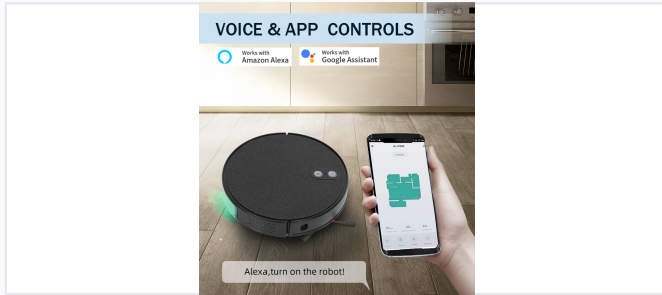

Connectivity & Control

Control Options

- Smart TUYA App Control
- Voice Control (Alexa & Google Home)
- Remote Control
- Manual Machine Control
- Schedule Cleaning