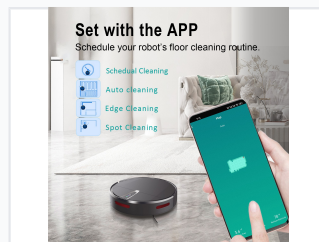

ADDITIONAL IMAGES

Overview

Smart Cleaning Efficiency

This advanced smart robot vacuum cleaner delivers a professional-grade cleaning solution with powerful 18000Pa suction. Designed for intelligent operation, it features comprehensive Tuya app control allowing for scheduling and real-time mapping of your cleaning environment. With a robust battery and versatile cleaning modes, it is built to maintain residential or commercial spaces effectively.

Performance Metrics

Suction Power

18000 Pa
Suction

16000 RPM
Motor Speed

Operational Capacity

Metric	Specification
Mopping Area	90-150m²
Mopping Time	80-100min

Technical Specifications

Tank & Storage Capacities

- Dust Capacity: 600ml
- Tank Capacity: 200ml

Battery Capacity 4400 mAh

Noise Level 65 db