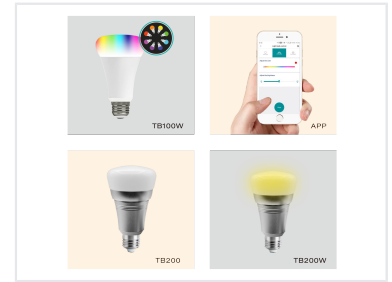

# Smart LED Light Bulb

This smart LED light bulb offers a wide spectrum of customizable lighting options. With its smart capabilities, users can control the bulb's color and brightness via a compatible mobile app or voice assistant.

## ADDITIONAL IMAGES

### Smart LED Lighting Solution

This smart LED bulb offers a versatile lighting solution designed for modern energy efficiency and long-lasting performance. With integrated Wi-Fi capabilities, users can seamlessly control brightness, color, and lighting effects through a dedicated mobile app or voice assistant. The bulb supports a full spectrum of colors and adjustable white light temperatures, making it an ideal choice for creating customized ambiance in any environment.

#### Model Size

52.6 x 50.0 mm

60.0 x 60.0 mm

Interface Type	E27
White Color Temperature	6000-6500K
Network Standards	Wi-Fi, 802.11 b/g/n