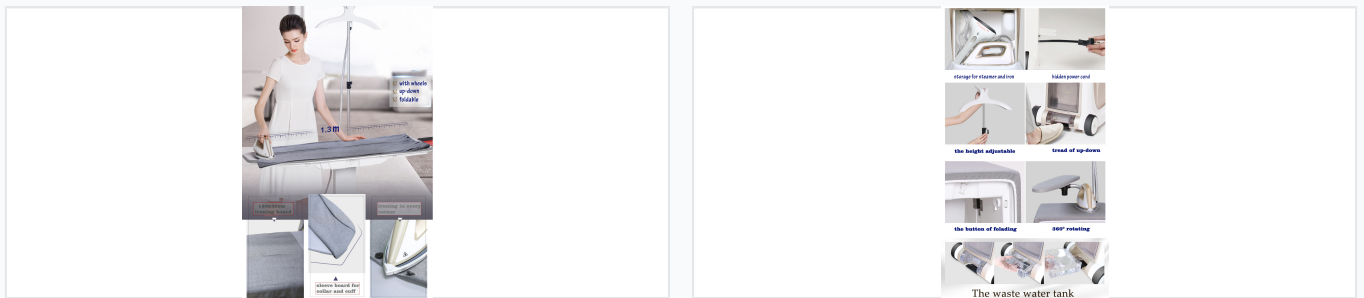

### Dimensions

- Ironing Board: 130x40cm
- Sleeve Board: 30x10cm
- Folded Size: 42x45x70cm
- Adjustable Height: 70-100cm

Body Material Aluminum