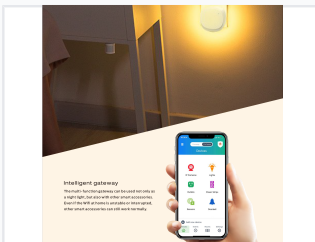

Smart Home Automation and Monitoring Suite

This suite provides a comprehensive solution for automating and monitoring home environments. It incorporates smart devices such as outlets, gateways, doorbells, thermometers, and sensors for seamless and integrated smart home management.

ADDITIONAL IMAGES

Overview

Comprehensive Home Automation Suite

This smart home automation and monitoring suite provides a fully integrated solution for managing your home environment. The system includes a central intelligent gateway, smart outlets, and a variety of sensors designed to enhance security and energy management. By combining occupancy detection, environmental monitoring, and intrusion alerts, this suite offers a seamless experience for remote home control and peace of mind.

Security & Monitoring

Security Alerts

- Audible alarm via gateway
- Visual alarm via gateway
- Mobile app notifications
- One-button alert mode activation

Sensor Applications

Intrusion Detection • Occupancy Detection • Temperature Monitoring