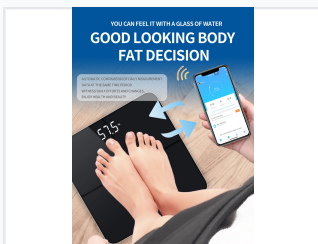

ADDITIONAL IMAGES

Product Overview

Advanced Body Composition Intelligence

This professional-grade smart scale leverages advanced ITO technology and high-precision sensors to deliver comprehensive body composition analysis. Designed for seamless integration into modern health routines, it offers WiFi connectivity for automatic data syncing with the Tuya Smart Life ecosystem. With its elegant tempered glass platform and high-visibility LED display, it provides a sophisticated, reliable tool for family-wide health tracking and personalized wellness management.