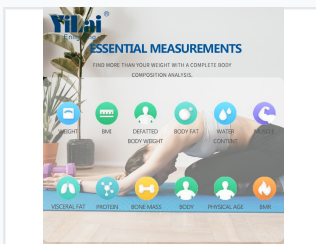

Smart Body Composition Scale with WiFi

This smart scale analyzes body composition with high-precision sensors. It uses WiFi to sync data to a smartphone app for easy tracking.

ADDITIONAL IMAGES

Product Overview

Smart WiFi Body Composition Scale

This advanced smart scale features high-precision strain gauge sensors and an ITO-coated tempered glass platform to provide comprehensive body composition analysis. Equipped with integrated WiFi connectivity and TUYA solution chips, it automatically synchronizes health data to the Smart Life app without requiring manual activation. Designed for family use, the platform supports multiple profiles and delivers accurate measurements for body weight, fat, muscle, and more.