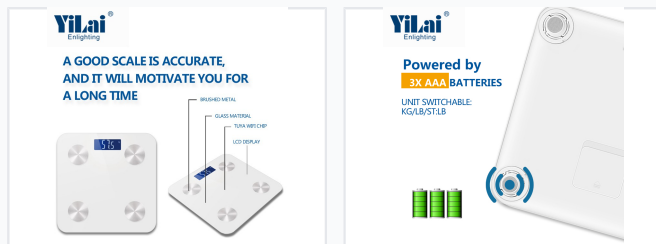

Smart Body Composition Scale with WiFi

This smart scale is designed for comprehensive health monitoring, accurately measuring weight and calculating body composition metrics. Connecting to a smartphone app via WiFi, it allows users to track progress and personalize diet and exercise plans.

ADDITIONAL IMAGES

Overview

Comprehensive Health Monitoring

This Smart Body Composition Scale offers professional-grade health tracking with integrated WiFi connectivity for seamless data management. Designed with high-precision sensors and a durable tempered glass platform, it provides accurate measurements for weight and essential body metrics. The scale integrates with the Tuya Smart Life ecosystem to help users monitor trends and personalize their fitness journey.

Technical Specifications

Comprehensive body composition analysis with WiFi connectivity and high-precision sensors.

Product Dimensions

Dimension	Value
Width	280 mm
Length	280 mm
Thickness	22 mm
Glass Thickness	5 mm