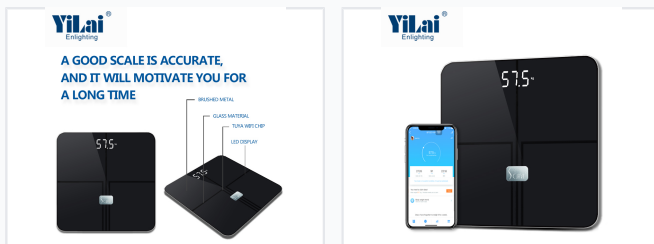

ADDITIONAL IMAGES

Overview

Smart Body Composition Analysis

This high-performance smart body composition scale utilizes advanced ITO tempered glass technology and TUYA solution chips for seamless WIFI connectivity. Designed for comprehensive health monitoring, it automatically syncs data to the Smart Life app, allowing for easy tracking of multiple family members. With its high-precision sensors and sleek design, it provides an accurate, user-friendly experience for professional-grade body analysis.

Physical Specifications

Platform Dimensions	300 x 300 x 21 mm
Platform Material	6mm ITO tempered glass
Net Weight	1.6 kg

Performance

Weighing Range	5 - 180 kg
Division Value	0.1 kg
Sensors	4 precision strain gauge sensors