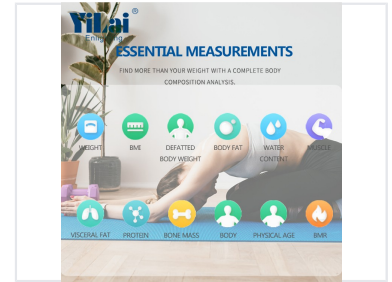

# Smart Body Composition Scale with WIFI

This smart scale measures weight and body composition. It features WIFI connectivity for data synchronization and an LED display for easy reading.

### Smart Body Composition Analysis

This high-performance smart body composition scale utilizes advanced ITO tempered glass technology and TUYA solution chips for seamless WIFI connectivity. Designed for comprehensive health monitoring, it automatically syncs data to the Smart Life app, allowing for easy tracking of multiple family members. With its high-precision sensors and sleek design, it provides an accurate, user-friendly experience for professional-grade body analysis.